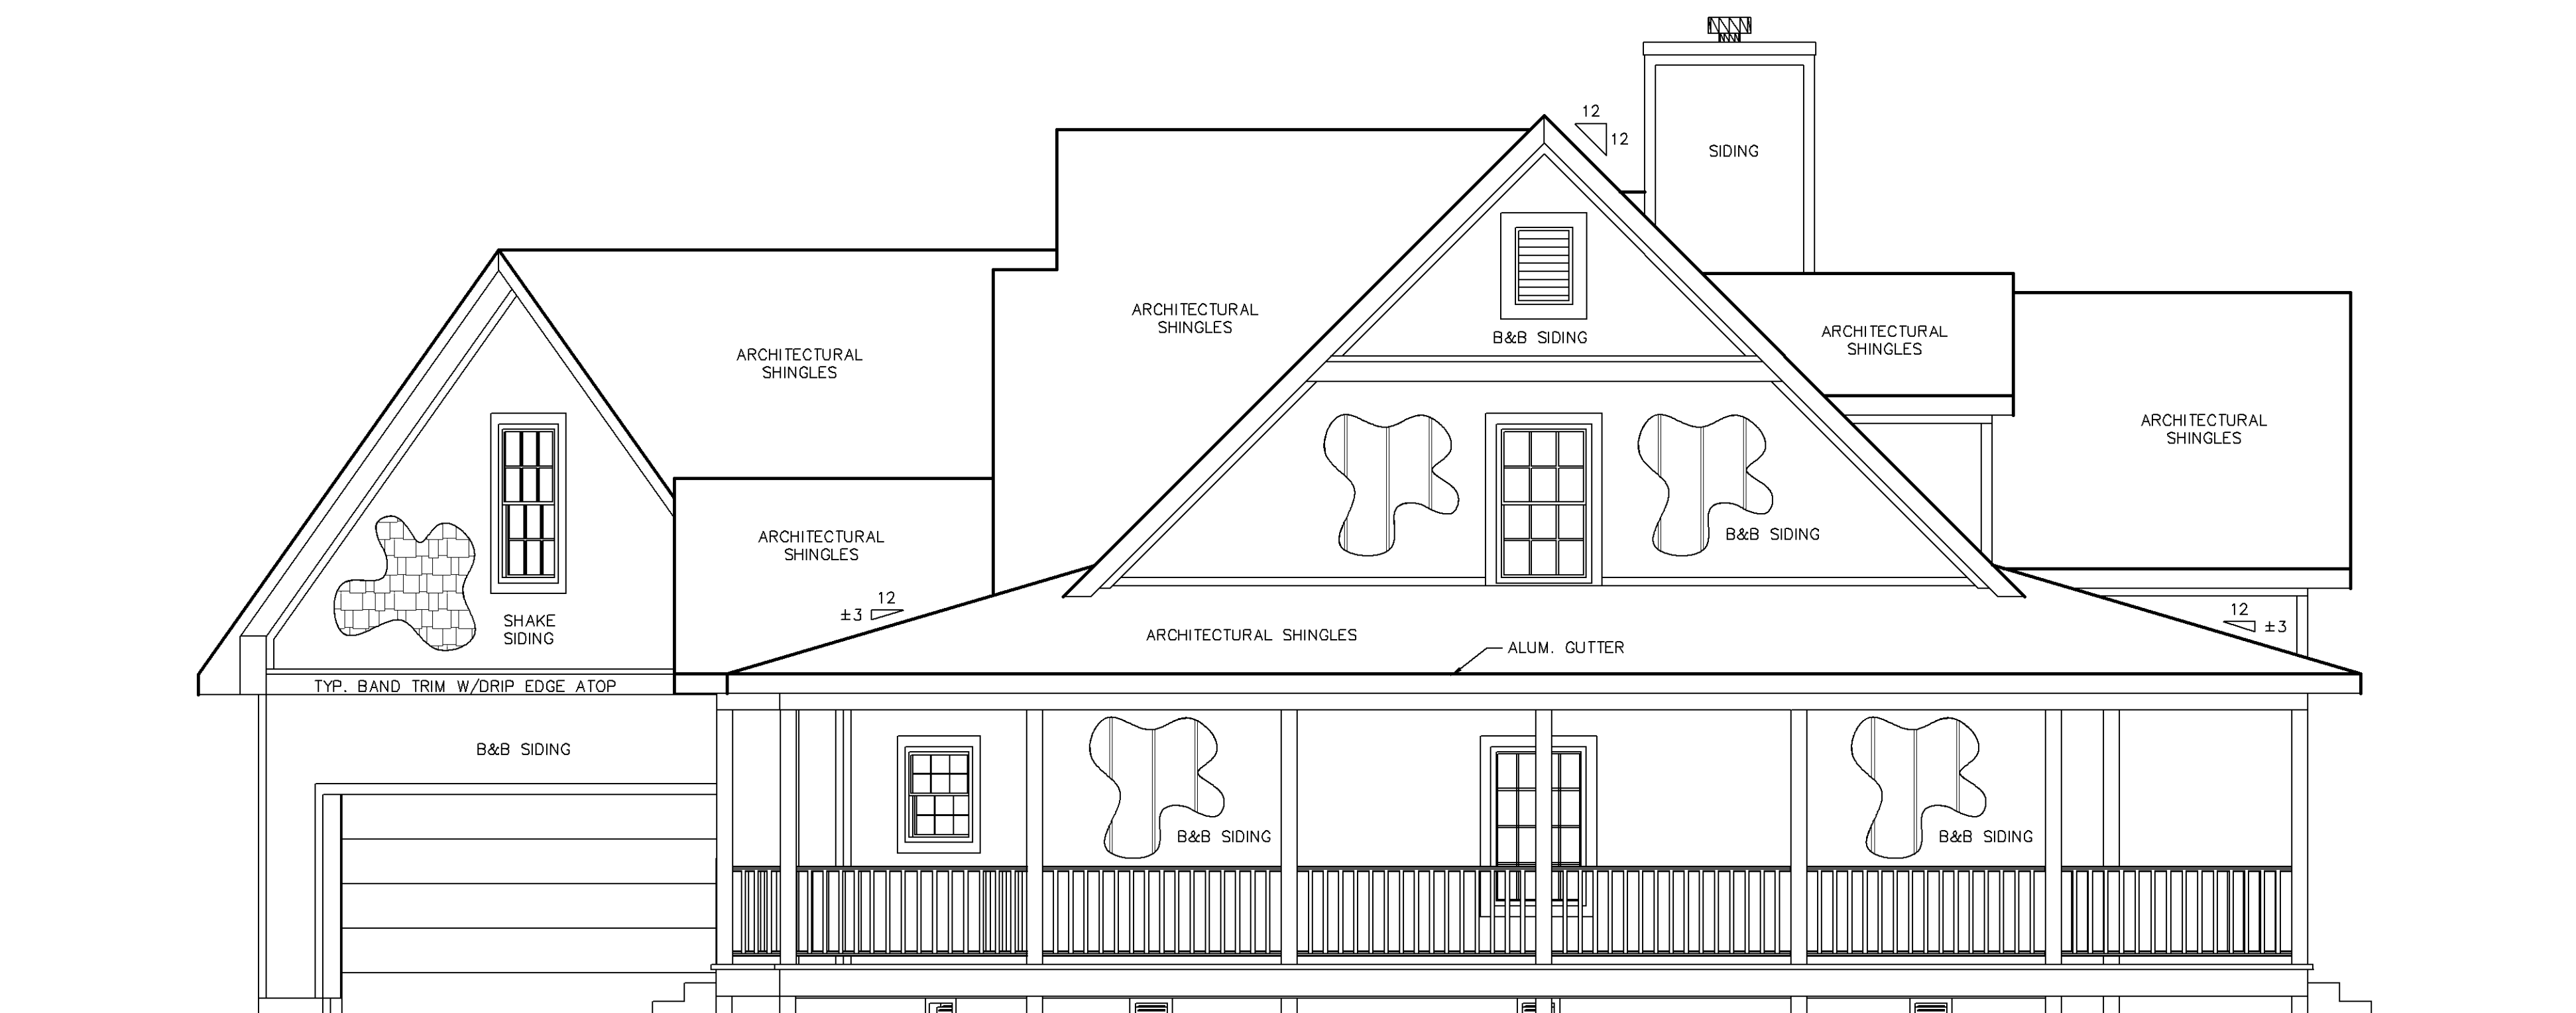

FRONT ELEVATION

RIGHT SIDE

ELEVATION PLAN

SCALE: 1/4" = 1'-0"

BIRD'S
DRAFTING

INDUSTRIAL PARK PLAZA NE
3695 OLD TASSD ROAD NE
CLEVELAND, TN. 37312
PHONE: (423) 479-3391

NOTICE:
ALL DIMENSIONS TO BE
CHECKED AND VERIFIED
BY CONTRACTOR AT JOB SITE.